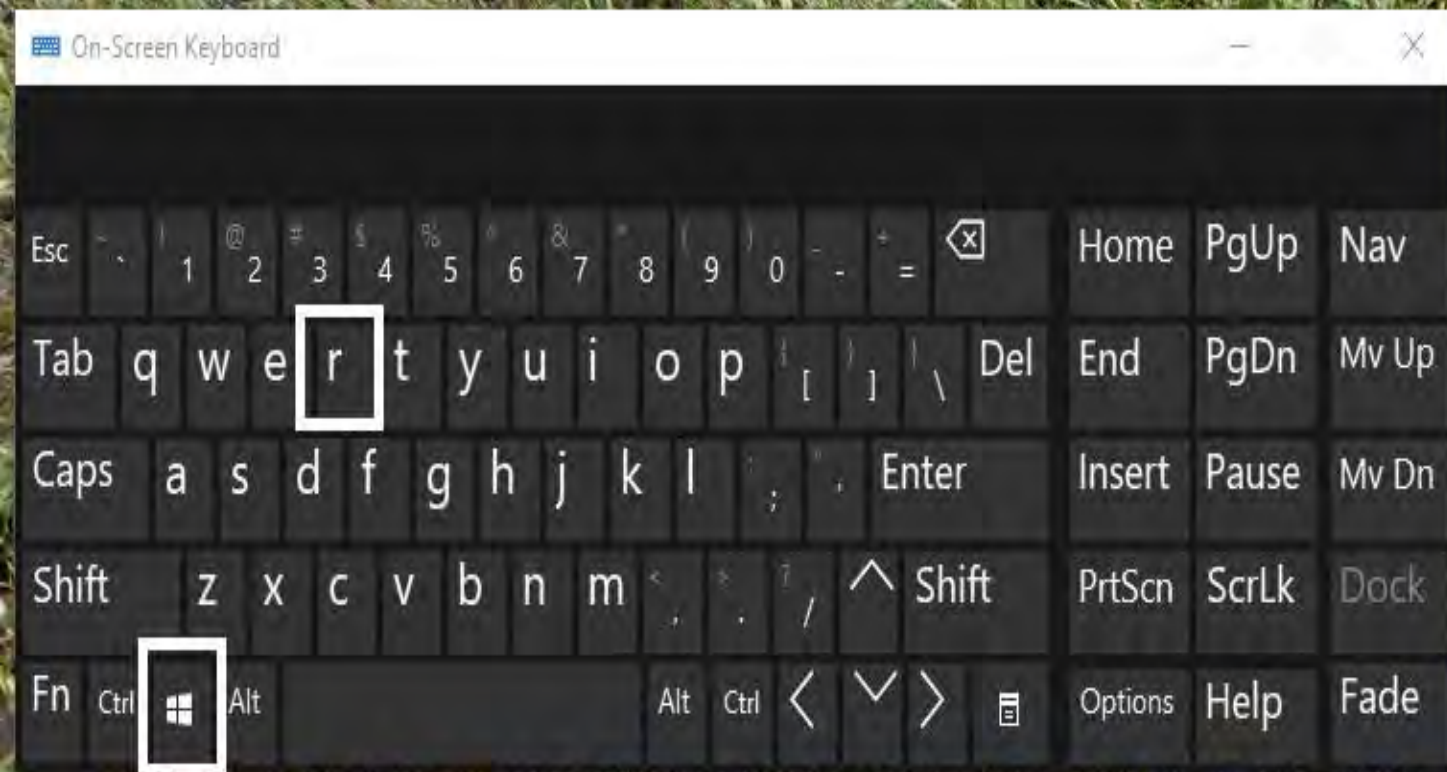

To find your Windows Version press the Windows key and the R key at the same time

When the window, below
left opens type *winver*

Type the name of a program, folder, document, or Internet resource, and Windows will open it for you.

This is your *version*
box left

Pressing the *enter*
key from the
window above
will display box to
the left